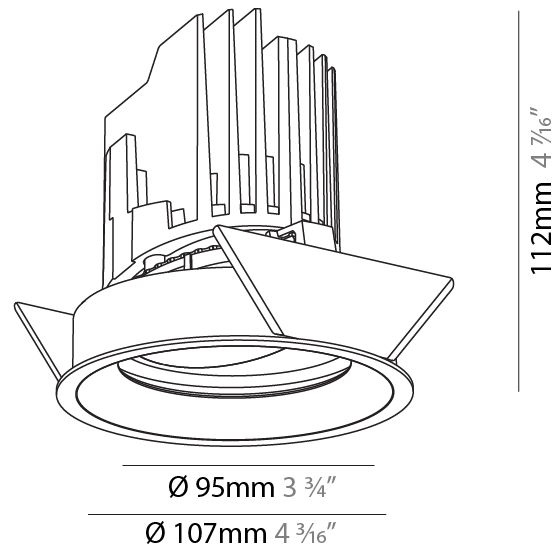

### PHYSICAL

Shape: Round  
 Diameter (mm): 107  
 Diameter (in): 4 3/16  
 Height (mm): 112  
 Height (in): 4 7/16  
 Ceiling Thickness (mm): 10 / 12.5 / 15  
 Ceiling Thickness (in): 3/8 or 1/2 or 9/16  
 Min. Recessing Depth (mm): 130  
 Min. Recessing Depth (in): 5 1/8  
 Light Distribution: Adjustable / Downlight  
 Weight (kg): 0.47  
 Weight (lbs): 1.04  
 Fixture Finish: SSR / BKV / CWI / CRY / HAB / UFT / ITA / RUA / FTG / MYG / LOD / PUS / FRO / FUP / KIA / POP / BLS / SPG / MEY / GOH / GUM / CHC / COM / ABZ / JAG / OBR / MOS / ROR  
 Fixture Material: Aluminum Die Cast  
 Cut-out Measurements: 98mm / 3 7/8"

#### PHYSICAL

Shape: Round  
 Diameter (mm): 107  
 Diameter (in): 4 3/16  
 Height (mm): 112  
 Height (in): 4 7/16  
 Ceiling Thickness (mm): 10 / 12.5 / 15  
 Ceiling Thickness (in): 3/8 or 1/2 or 9/16  
 Min. Recessing Depth (mm): 130  
 Min. Recessing Depth (in): 5 1/8  
 Light Distribution: Adjustable / Downlight  
 Weight (kg): 0.47  
 Weight (lbs): 1.04  
 Fixture Finish: SSR / BKV / CWI / CRY / HAB / UFT / ITA / RUA / FTG / MYG / LOD / PUS / FRO / FUP / KIA / POP / BLS / SPG / MEY / GOH / GUM / CHC / COM / ABZ / JAG / OBR / MOS / ROR  
 Fixture Material: Aluminum Die Cast  
 Cut-out Measurements: 98mm / 3 7/8"

#### OPTICAL

Reflector°: 10  
 Optic°: Lens Pack - No Lens  
 Adjustability: Rotational 355°; Tilt 30°

#### RATINGS AND CERTIFICATIONS

Certified By: Certified for North American Standards  
 IP rating: IP20

						
	98mm 3 7/8"	130mm 5 1/8"	10   15mm 3/8"   9/16"	30°	355°	
	A					